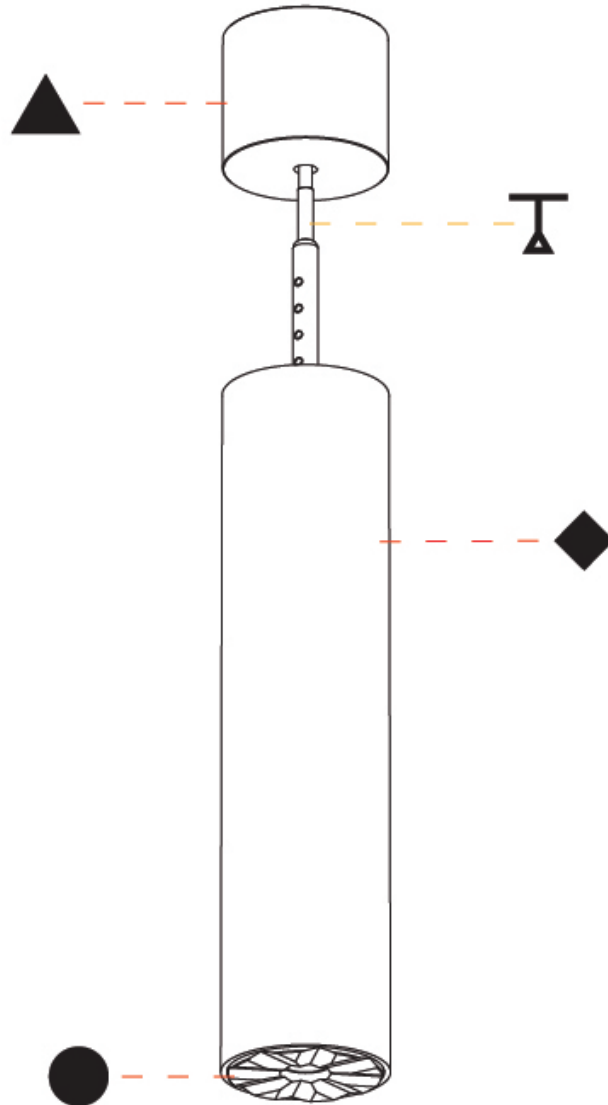

STUDIO COLLECTION 2 SUSPENSION

A300805-

PROJECT
TYPE
SPECIFIER
QUANTITY
DATE

A